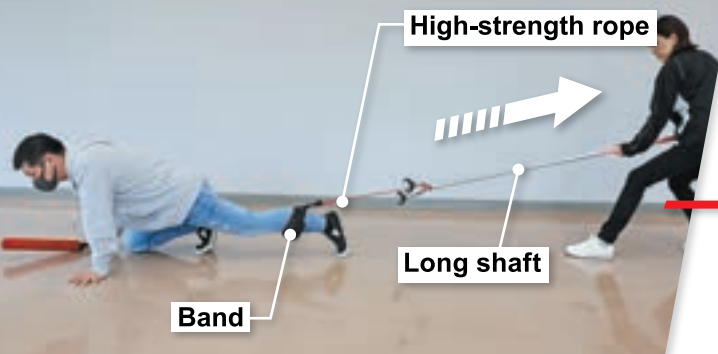

Restraints an intruder's arms and legs from a safe distance.

CERBERUS® security product

SF7

Lightweight

Approximately **1.6 kg**

*Award-Winning: Band

National Police Agency **Award Winner**

Compact design for easy handling even in confined spaces. Long-shaft design allows you to maintain a safe distance from intruders.

Video

Push

Wrap around

Pull

Wraps and restrains instantly with just a press against the limbs.

Create a window of opportunity

Effectively restricts movement

The band and long shaft are connected by a high-strength rope, allowing you to pull and continuously restrict the intruder's movement.

Allows for safer and more effective restraint

Team up for safety.

During the critical window between an emergency call and police arrival, SF7 effectively limits an intruder's mobility, allowing for safe evacuation or coordinated restraint.

The band attaches easily to the holder for quick setup. We recommend storing it with the band pre-attached for rapid deployment.

Difficult for intruder to remove

The internal band structure and high-engagement hook-and-loop fastener make it extremely difficult for the intruder to remove once wrapped. For training purposes, it can be easily removed from the user side.