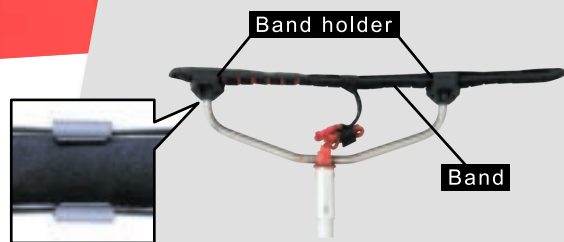

Restraints an intruder's arms and legs from a safe distance.

CERBERUS® security product

SF7

Lightweight

Approximately **1.6 kg**

*Award-Winning: Band

National Police Agency **Award Winner**

Compact design for easy handling even in confined spaces. Long-shaft design allows you to maintain a safe distance from intruders.

Video

Push

Wrap around

Pull

Wraps and restrains instantly with just a press against the limbs.

Create a window of opportunity

Effectively restricts movement

The band and long shaft are connected by a high-strength rope, allowing you to pull and continuously restrict the intruder's movement.

Weighs only approximately 1.6 kg -light and easy.

Focuses on restraining movement while reducing the risk of excessive defense.

Compact design for easy operation in limited spaces.

3 Key Advantages

Easy attachment
using the band holder

The band attaches easily to the holder for quick setup. We recommend storing it with the band pre-attached for rapid deployment.

Difficult for intruder to remove

The internal band structure and high-engagement hook-and-loop fastener make it extremely difficult for the intruder to remove once wrapped. For training purposes, it can be easily removed from the user side.