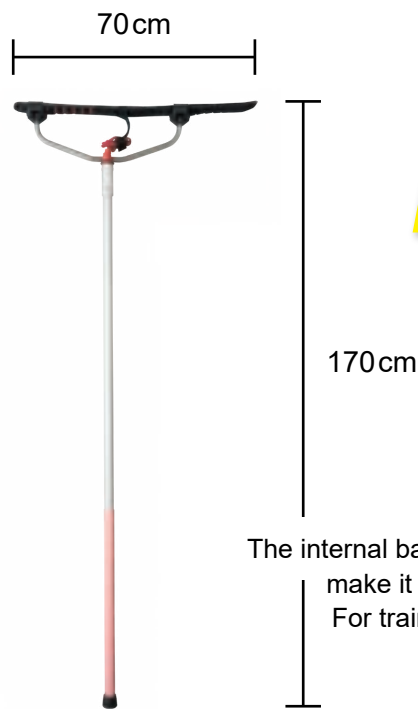

Durable and reusable

Built to withstand repeated training and real-world applications.

Standard Type (Long shaft)

*Length and weight are approximate.

SF7	
Total Length:	170 cm
Width:	70 cm
Maximum Thickness:	7 cm
Pipe diameter:	3 cm
Weight:	1.6 kg

Wall mounted holder

Total Length:	24 cm
Width:	4 cm
Maximum Thickness:	8 cm
Weight:	0.34 kg

(Aluminum alloy components)